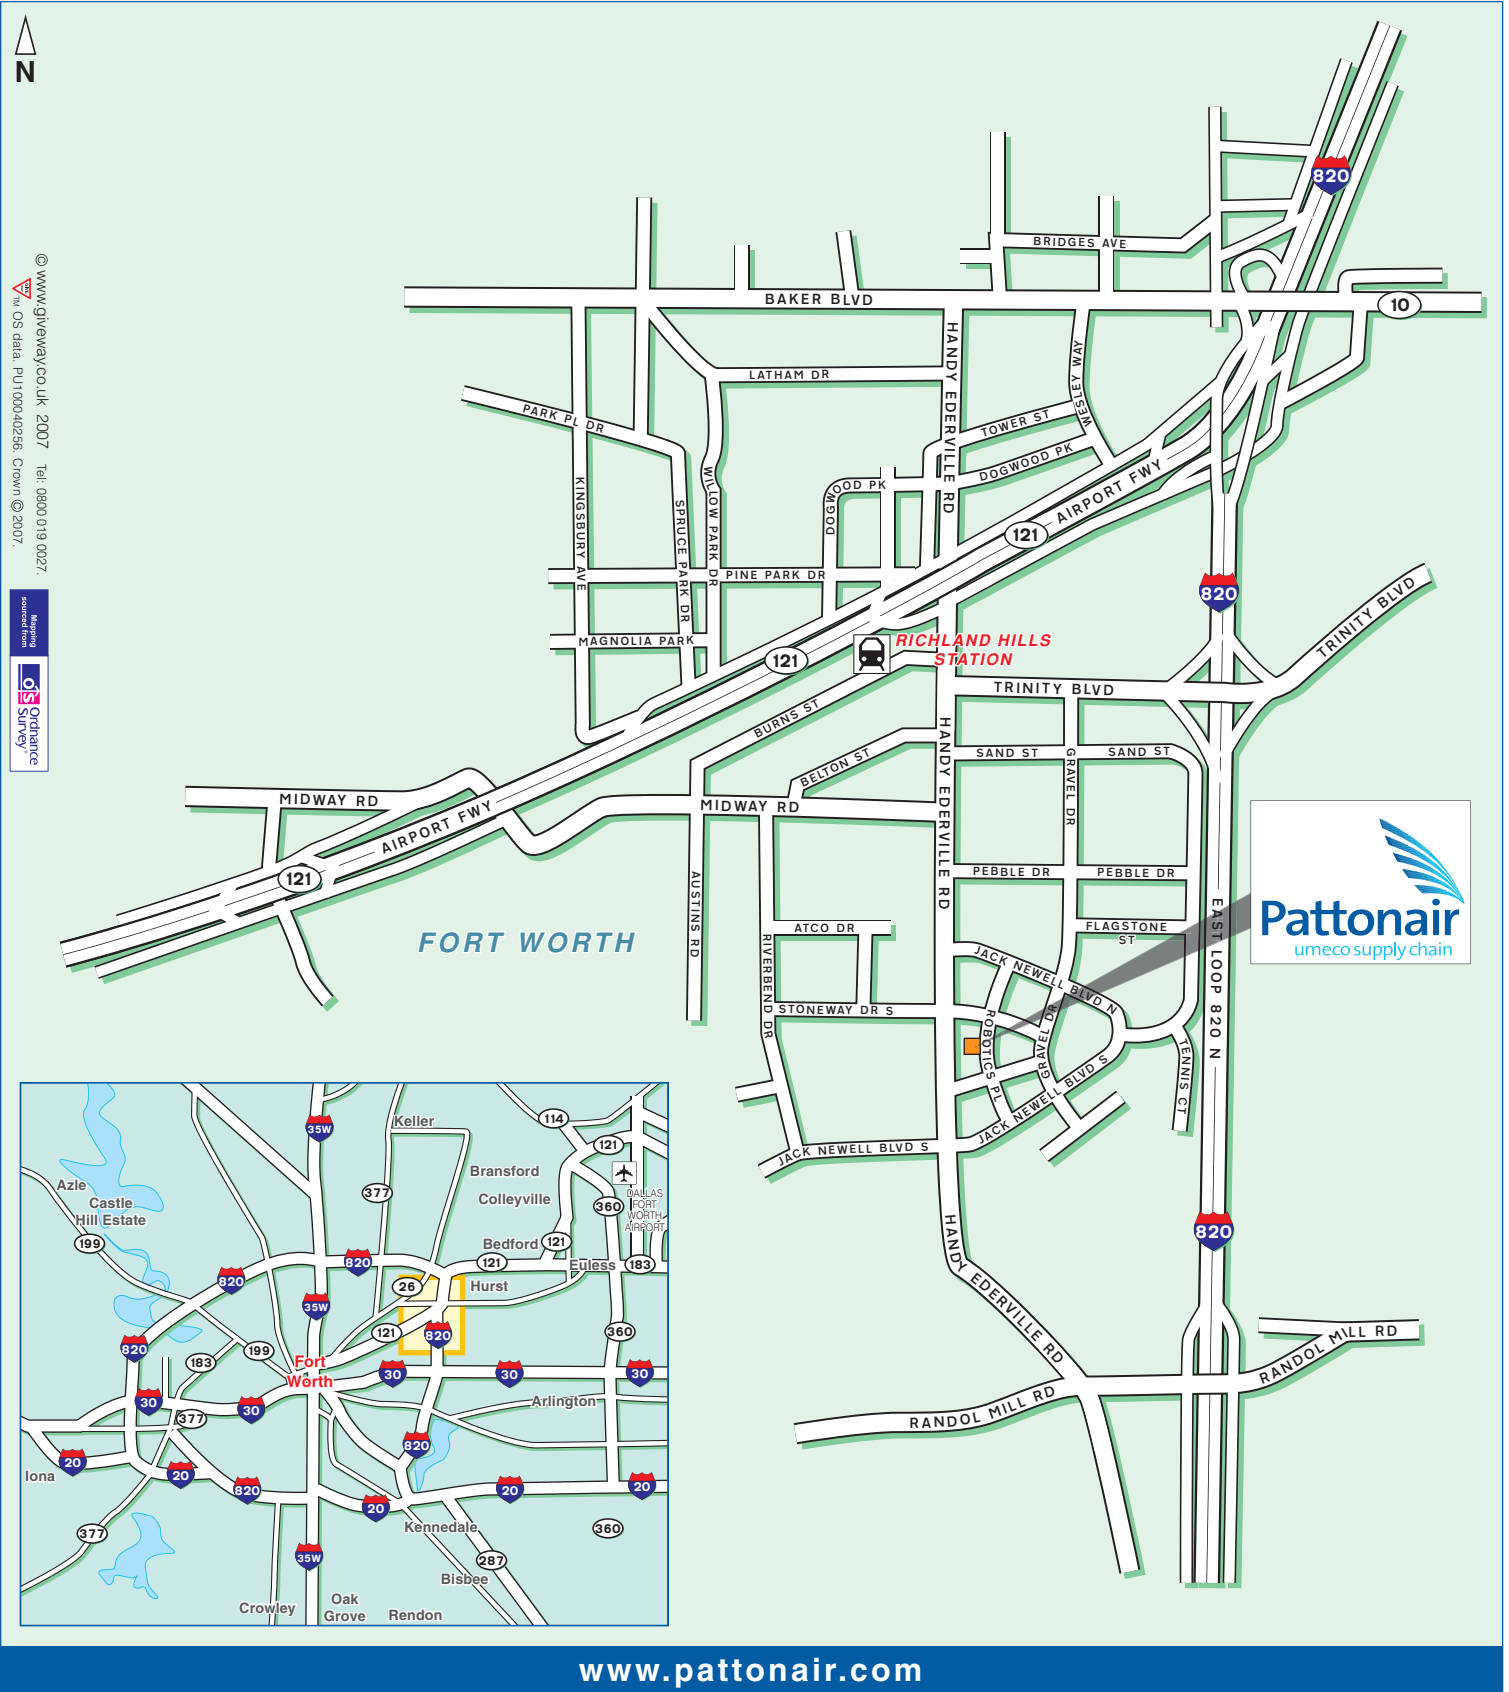

**Public Transport**

By Rail, Richland Hills Station.  
Approximately 10 minutes walk away.

By Air, Dallas-fort Worth Airport.  
Approximately 30 minutes drive away.

© www.giveaway.co.uk 2007 Tel: 0800 019 0027  
OS data. PU100040256. Crown © 2007.